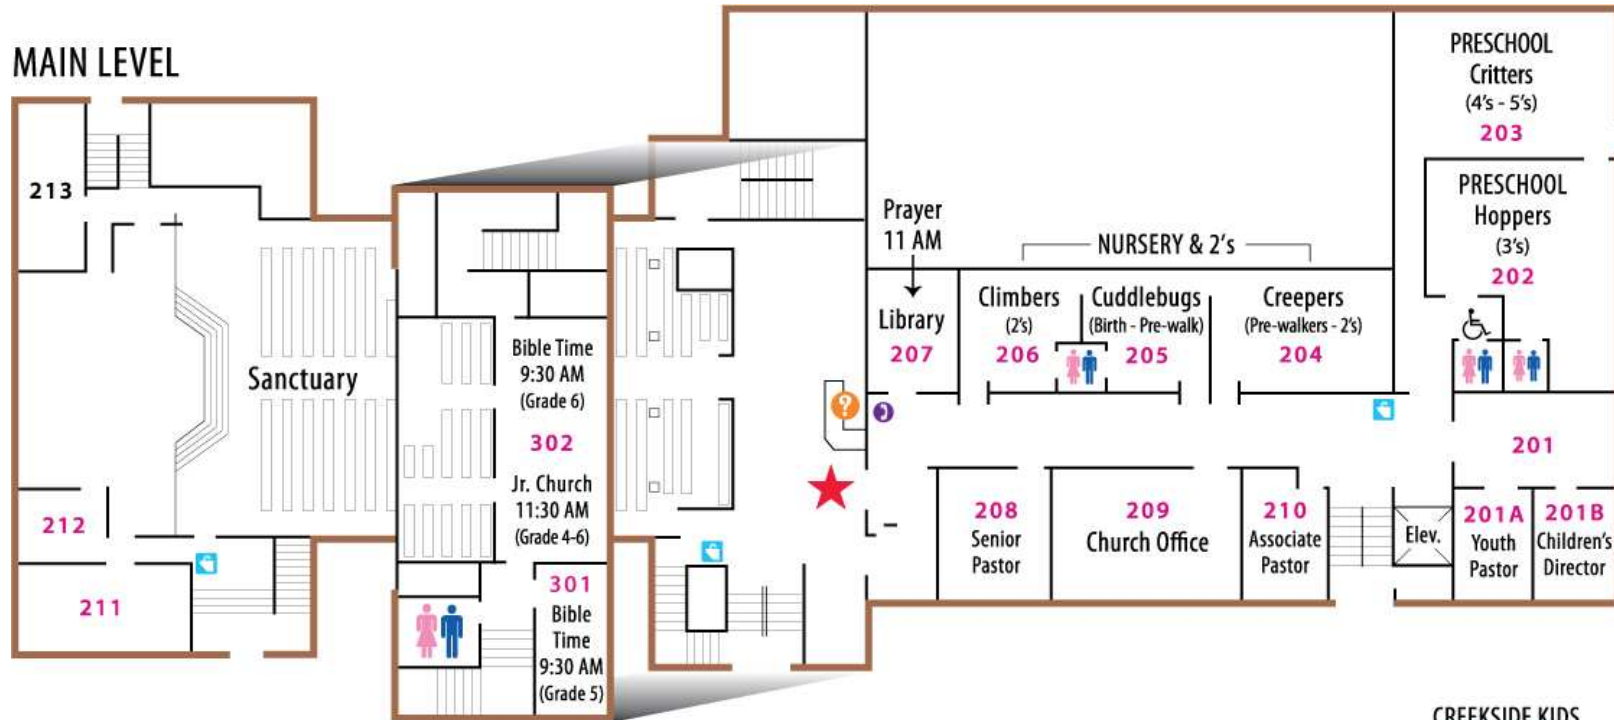

MAIN LEVEL

UPPER LEVEL (Loft)

CREEKSIDE KIDS
301 / 302

LOWER LEVEL